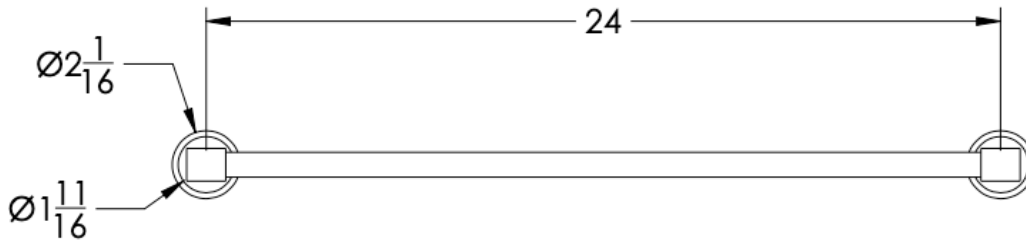

COLLECTION ELOQUENCE

TOWEL BAR

Model	Product	Finishes Available
ELO-TWB24-D	Towel Bar	Multiple finishes available. Over 23 finishes to choose from.

FINISHES			
	Polished (-P)	Antique Copper (-ACOP)	Polished Gold (-PGLD)
	Brushed (-B)	Polished Brass (-PBRS)	Brushed Copper (-BCOP)
	Brushed Gold (-BGLD)	Matte White (-WHT)	Brushed Rose Gold (-BRGD)
	Matte Black (-BLK)	Brushed Modern Bronze (-BMBRZ)	Brushed Black (-BRBLK)
	Oil Rubbed Bronze (-ORB)	Glossy White (-GWHT)	Polished Black (-PBLK)
	Brushed Brass (-BBRS)	Polished Rose Gold (-PRGD)	Antique Nickel (-ANKL)
	Brushed Bronze (-BBRZ)	Unlacquered Brass (-UBRS)	Black Nickel (-NKBL)
	Antique Brass (-ABRS)	Polished Nickel (-PNKL)	

Dimension in inches

FRONT

TOP

SIDE

NOTE: Dimensions subject to change without notice.